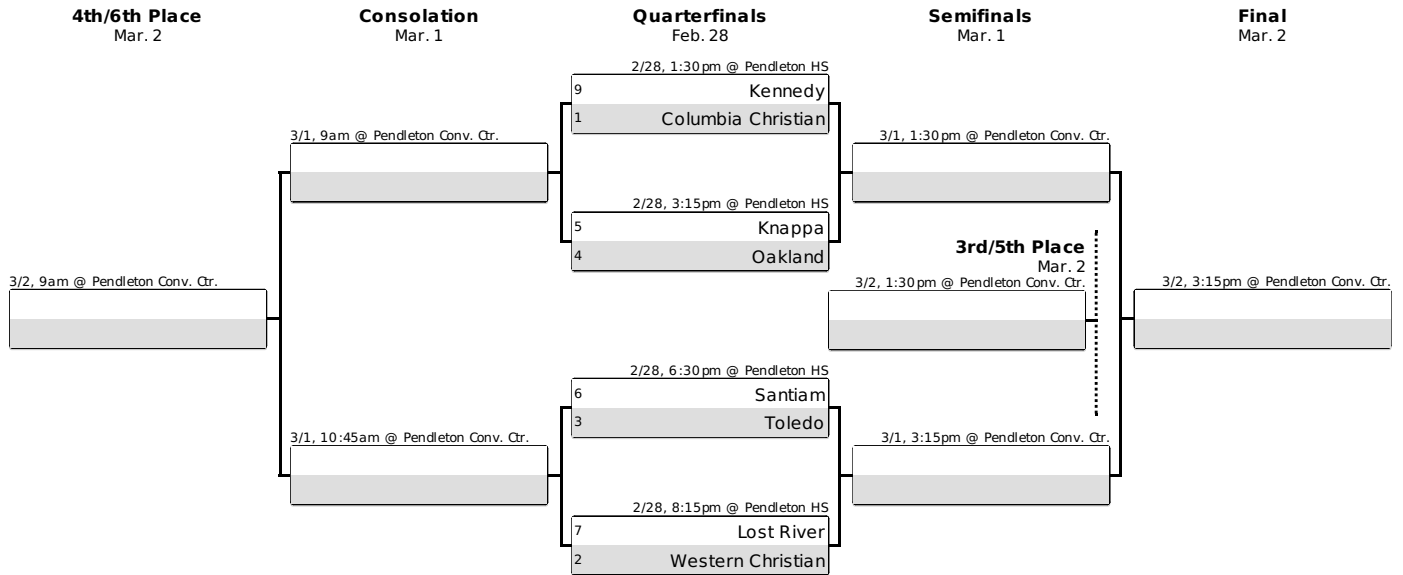

2019 OSAA / OnPoint Community Credit Union 2A Boys Basketball State Championship

February 28 - March 2, Pendleton Convention Center / Pendleton HS

Round 1 Feb. 22

2/22, 7pm	
16 Union	36
1 Columbia Christian	103

2/22, 6pm	
9 Kennedy	56
8 Heppner	38

2/22, 6pm	
12 Coquille	46
5 Knappa	70

2/22, 7:30pm	
13 Illinois Valley	53
4 Oakland	73

Round 1 Feb. 22

2/22, 6:30pm	
72 Central Linn	14
81 Toledo	3

2/22, 6pm	
30 Butte Falls / Crater La..	11
52 Santiam	6

2/22, 5pm	
44 Sheridan	10
50 Lost River	7

2/22, 7pm	
40 Jefferson	15
83 Western Christian	2

The team with the better Adjusted Playoff Ranking (APR) shall be the designated home team (bottom team in the matchup).