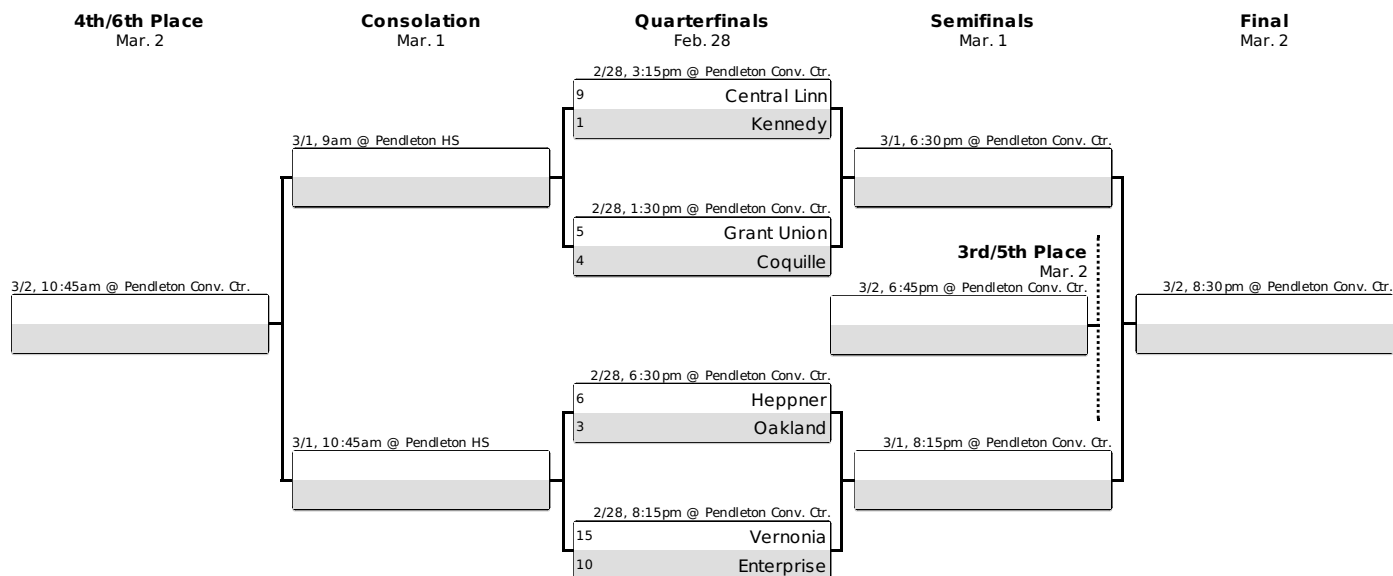

2019 OSAA / OnPoint Community Credit Union 2A Girls Basketball State Championship

February 28 - March 2, Pendleton Convention Center / Pendleton HS

Round 1 Feb. 23

2/23, 1pm	
16 Lakeview 17	1 Kennedy 68

2/22, 7pm	
9 Central Linn 50	8 Lost River 41

2/23, 2pm	
12 Gervais 47	5 Grant Union 69

2/23, 2pm	
13 Union 32	4 Coquille 54

Round 1 Feb. 23

2/23, 6pm	
23 Toledo 14	58 Oakland 3

2/23, 2pm	
47 Santiam 11	59 Heppner 6

2/23, 6pm	
45 Enterprise 10	34 Portland Christian 7

2/23, 1pm	
48 Vernonia 15	46 Monroe 2

The team with the better Adjusted Playoff Ranking (APR) shall be the designated home team (bottom team in the matchup).