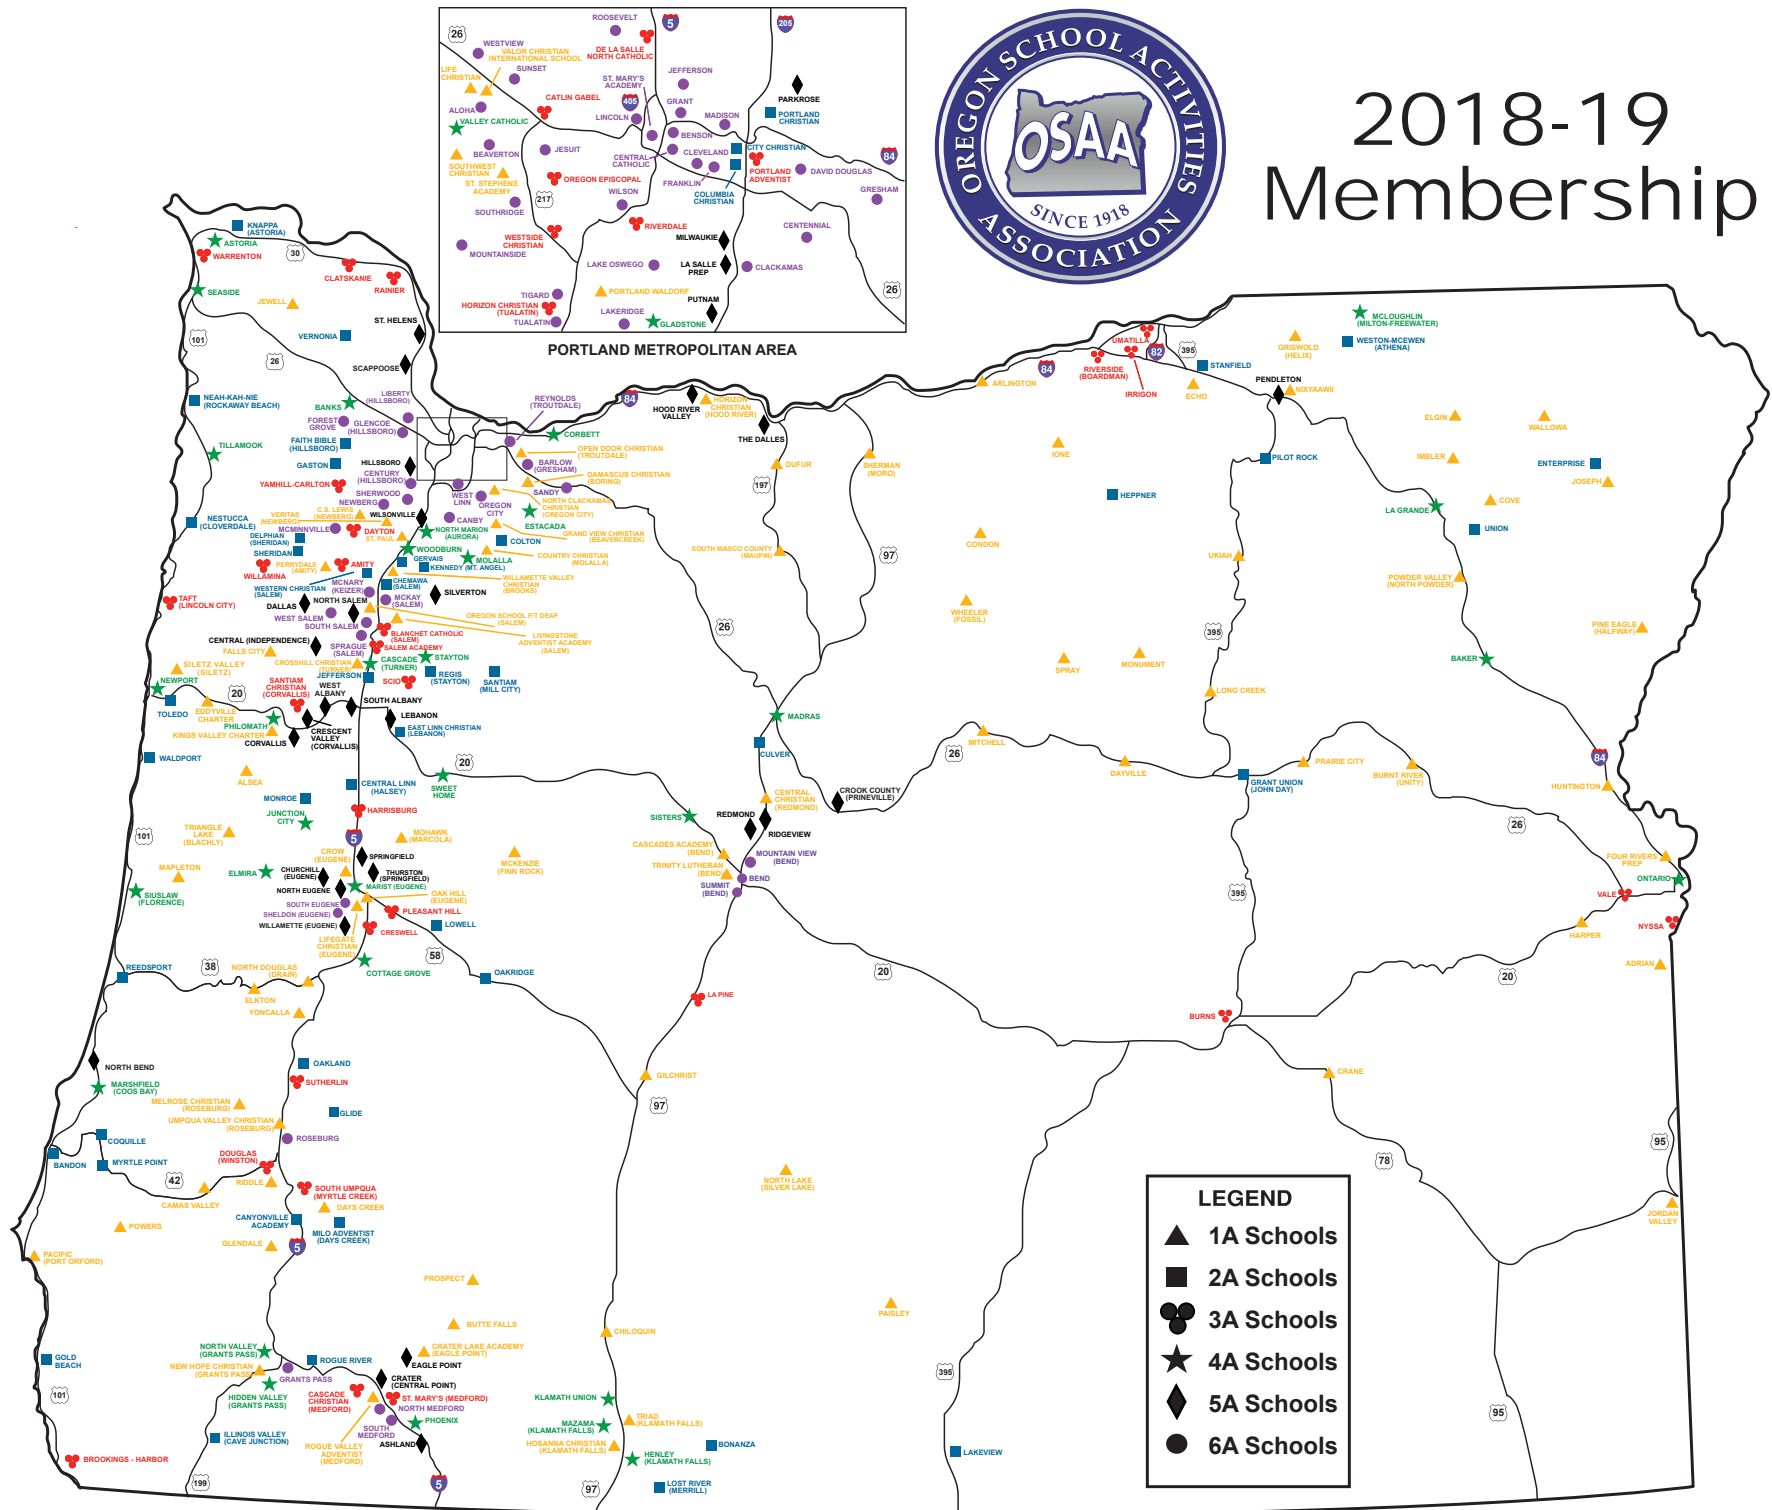

2018-19 Membership