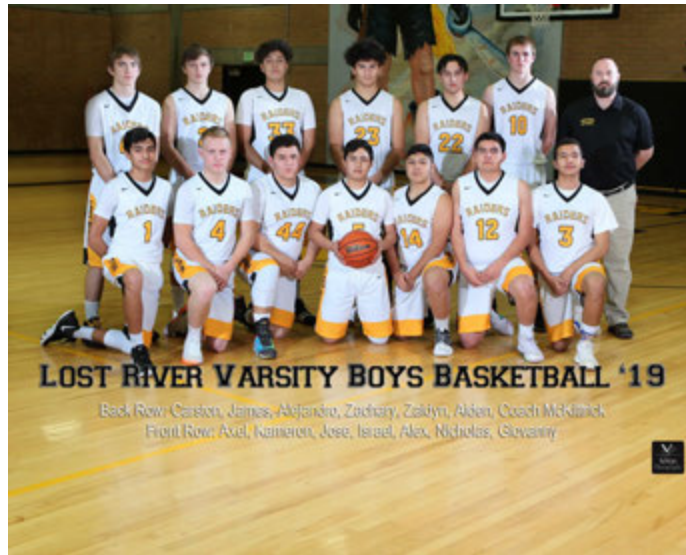

Lost River Raiders

VARSITY ROSTER

No.	Name	Pos.	Yr.	Ht.
1	Axel Ramos		10	
2	James Lyman		11	
3	Giovanny Perez		11	
4	Kameron Moore		11	
5	Israel Ruedas		12	
10	Aiden McAuliffe		11	
12	Nicholas Junior Pena		11	
14	Alex Salazar		11	
22	Zaidyn Nicolet		11	
40	Carston Hartman		10	
42	Baler Mann		12	
44	Jose Murillo		11	

SCHEDULE (18-8)

Date	Opponent	Result
11/28	vs. Chiloquin	W 62-41
12/1	vs. Triad	L 41-44
12/4	vs. Modoc (CA) {17-6}	L 50-59
12/7	vs. Burns	L 42-54
12/8	vs. Culver	W 56-45
12/13	vs. Cascade Christian	W 52-43
12/14	vs. Brookings-Harbor	L 42-64
12/15	@ St. Mary's, Medford	W 46-33
12/21	vs. Gold Beach	W 67-46
12/27	@ Monroe	W 71-54
12/28	vs. Vernonia	L 37-42
1/3	vs. Rogue River	W 65-49
1/5	@ Lakeview	W 45-42
1/11	vs. Illinois Valley	L 45-46
1/15	@ Butte Falls / Crater Lake Char...	L 42-51
1/18	vs. Glide	W 66-41
1/22	@ Canyonville Acad.	W 68-36
1/25	@ Rogue River	W 69-55
1/29	vs. Lakeview	W 53-39
2/5	@ Illinois Valley	L 51-62
2/8	vs. Butte Falls / Crater Lake Char...	W 52-44
2/11	@ Glide	W 47-45
2/12	vs. Canyonville Acad.	W 2-0
2/15	vs. Butte Falls / Crater Lake Char...	W 44-41
2/16	@ Illinois Valley	W 50-39
2/22	vs. Sheridan	W 50-44
2/28	@ Western Christian	

League 2A-5 (2018-2021) Southern Cascade League
Location Merrill
Mascot Raiders
Colors Black, Gold

Head Coach Michael McKittrick

Superintendent Glen Szymoniak
Principal Jamie Ongman
Athletic Director Monica Addington